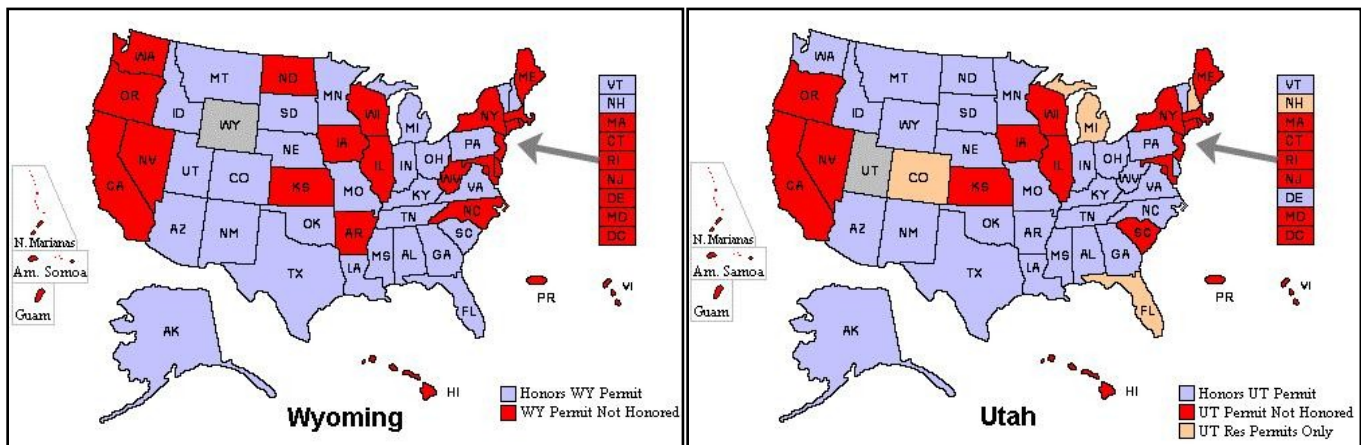

## Why would a Wyoming resident want a Utah CFP?

- Wyoming recognizes as a non-resident of Utah the right to carry with this CFP vs. having a Wyoming CCW license.
- If you have a Wyoming CCW license it increases your carry coverage by six (6) states.
  - *Washington, West Virginia, North Dakota, Arkansas, North Carolina and Delaware.*

Disclaimer and Notice

**NOTHING IN THIS MATERIAL OR RELATED DISCUSSIONS IS OFFERED OR INTENDED AS LEGAL ADVICE IN ANYWAY, SHAPE OR FORM.** We have made every possible effort to insure these maps and information are accurate as of the last update found in the lower left corner of this page; it is your responsibility to verify the data offered. You are responsible for validating your own information..

STATE AND LOCAL LAWS REGARDING CONCEALED CARRY PERMITS, RESTRICTED AREAS WHERE POSSESSION OF A HANDGUN IS PROHIBITED AND THE USE OF DEADLY FORCE IN SELF-DEFENSE MAY VARY GREATLY FROM ONE JURISDICTION TO ANOTHER. FEDERAL LAWS MAY ALSO APPLY. IN ADDITION, ALL LAWS ARE SUBJECT TO CHANGE.